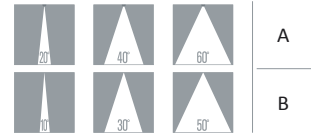

EO 2242 LED

Colour(s)

Ø195 mm

ORIENTABLE AND ADJUSTABLE ■ LED

- Circular recessed orientable spotlight for LED SPOT module, maximum 7 487 lumens
- CRI of 80 or 90
- MacAdam Ellipse: 3 SDCM
- Available in 3 000 K and 4 000 K
- 50 000 hours lamp life (L80B10)
- Luminous efficiency of system up to 136 lm/W
- Springs in pressure for easier installation
- Ring made of die-cast aluminium
- Static heat sink
- **Weight:** Approx. 1,7 kg
- **Driver(s):** Fixed, Dimmable driver DALI (CDIMMDALI)
- **Option(s):** Fast connector (CORD), Colour filters (FIL)

Driver(s)

Standards

Class I | IP 20 | 650°

Efficiency energy class

Beam(s)

Dimensions

ITEM	POWER	CONSUMPTION	LUMINOUS FLUX	SYSTEM EFFICIENCY	COLOUR TEMPERATURE	CRI	BEAM
EO 2242 LED 3000-930	23,5W	27,5W	3123 lumens	113,5 lm/W	3000 K	90	A
EO 2242 LED 3000-940	21,5W	25,5W	3131 lumens	123 lm/W	4000 K	90	A
EO 2242 LED 3500-830	24,6W	28W	3600 lumens	128,5 lm/W	3000 K	80	B
EO 2242 LED 3500-840	24,6W	28W	3696 lumens	132 lm/W	4000 K	80	B
EO 2242 LED 4000-830	28,6W	32,5W	4054 lumens	124,5 lm/W	3000 K	80	B
EO 2242 LED 4000-840	28,6W	32,5W	4160 lumens	128 lm/W	4000 K	80	B
EO 2242 LED 4000-930	30,5W	34W	3974 lumens	117 lm/W	3000 K	90	A
EO 2242 LED 4000-940	30,5W	34W	4246 lumens	125 lm/W	4000 K	90	A
EO 2242 LED 5000-830	38,7W	43W	5129 lumens	119 lm/W	3000 K	80	B
EO 2242 LED 5000-840	38,7W	43W	5262 lumens	122,5 lm/W	4000 K	80	B
EO 2242 LED 7000-830	49,2W	55W	7298 lumens	132,5 lm/W	3000 K	80	A
EO 2242 LED 7000-840	49,2W	55W	7487 lumens	136 lm/W	4000 K	80	A