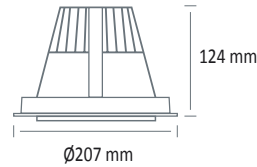

EO 2242 LED

Colour(s)

Ø195 mm

ORIENTABLE AND ADJUSTABLE ■ LED

- Circular recessed orientable spotlight for LED SPOT module, maximum 7 487 lumens
- CRI of 80 or 90
- MacAdam Ellipse: 3 SDCM
- Available in 3 000 K and 4 000 K
- 50 000 hours lamp life (L80B10)
- Luminous efficiency of system up to 136 lm/W
- Springs in pressure for easier installation
- Ring made of die-cast aluminium
- Static heat sink
- **Weight:** Approx. 1,7 kg
- **Driver(s):** Fixed, Dimmable driver DALI (CDIMMDALI)
- **Option(s):** Fast connector (CORD), Colour filters (FIL)

Driver(s)

Standards

Class I | IP 20 | 650°

Efficiency energy class

Beam(s)

Dimensions

ITEM	POWER	CONSUMPTION	LUMINOUS FLUX	SYSTEM EFFICIENCY	COLOUR TEMPERATURE	CRI	BEAM
EO 2242 LED 3000-930	23,5W	27,5W	3123 lumens	113,5 lm/W	3000 K	90	A
EO 2242 LED 3000-940	21,5W	25,5W	3131 lumens	123 lm/W	4000 K	90	A
EO 2242 LED 3500-830	24,6W	28W	3600 lumens	128,5 lm/W	3000 K	80	B
EO 2242 LED 3500-840	24,6W	28W	3696 lumens	132 lm/W	4000 K	80	B
EO 2242 LED 4000-830	28,6W	32,5W	4054 lumens	124,5 lm/W	3000 K	80	B
EO 2242 LED 4000-840	28,6W	32,5W	4160 lumens	128 lm/W	4000 K	80	B
EO 2242 LED 4000-930	30,5W	34W	3974 lumens	117 lm/W	3000 K	90	A
EO 2242 LED 4000-940	30,5W	34W	4246 lumens	125 lm/W	4000 K	90	A
EO 2242 LED 5000-830	38,7W	43W	5129 lumens	119 lm/W	3000 K	80	B
EO 2242 LED 5000-840	38,7W	43W	5262 lumens	122,5 lm/W	4000 K	80	B
EO 2242 LED 7000-830	49,2W	55W	7298 lumens	132,5 lm/W	3000 K	80	A
EO 2242 LED 7000-840	49,2W	55W	7487 lumens	136 lm/W	4000 K	80	A